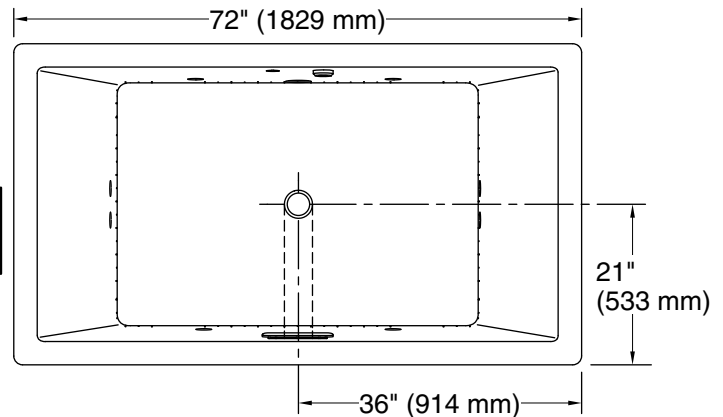

**Drop-in Rim Detail**

Blower Motor Access  
30" (762 mm) W x 15" (381 mm) H Min

Lumbar Angle 33°