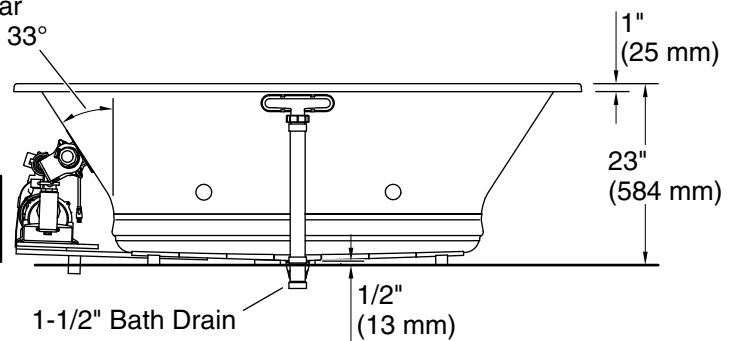

**Drop-in Rim Detail**

Blower Motor Access  
30" (762 mm) W x 15" (381 mm) H Min

Lumbar Angle 33°