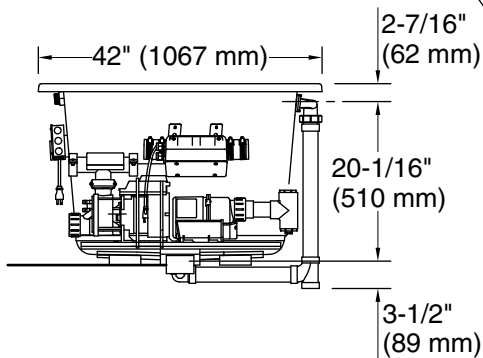

**Drop-in Rim Detail**

Blower Motor Access  
30" (762 mm) W x 15" (381 mm) H Min

Lumbar Angle 33°

### Technical Information

All product dimensions are nominal.

Installation:	Drop-in, Undermount
Drain location:	Center
Basin area, bottom:	45-3/4" x 32" (1162 mm x 813 mm)
Basin area, top:	66" x 36" (1676 mm x 914 mm)
Weight:	203 lbs (92.1 kg)
Minimum floor load:	64.1 lbs/ft <sup>2</sup> (313 kg/m <sup>2</sup> )
Water depth:	19" (483 mm)
Water capacity:	139 gal (526.2 L)
Cutout:	Drop-in, 71-1/2" x 41-1/2" (1816 mm x 1054 mm)
Electrical component rating:	Blower: 120 V, 10 A, 60 Hz Air bath: 120 V, 5 A, 60 Hz Pump: 120 V, 7 A, 60 Hz