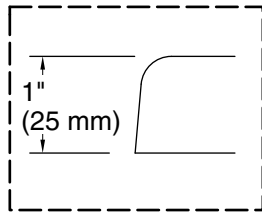

**Drop-in Rim Detail**

Blower Motor Access  
30" (762 mm) W x 15" (381 mm) H Min

Lumbar Angle 33°